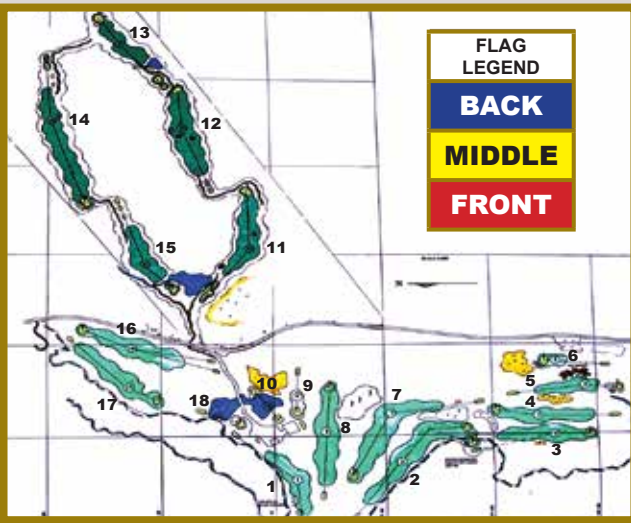

Welcome to River Hills

Local Rules

Golf Canada rules govern all play unless modified by local rules.

Immovable Obstructions: All roadways, cart paths, sprinkler heads, monuments, implanted yardage markers in fairways, railway ties, rock walls (holes 12 through 14) are considered immovable obstructions, and relief is provided under Rule 16-1.

Music: Welcome on course at a reasonable volume.

Pace of Play: Four (4) hours. Allow faster groups of 3 or 4 to play through. In a group of 1 or 2? Please join up with others.

Power Carts: Two (2) riders per cart. Keep 30 feet from greens. Use the cart paths and stay in the rough wherever possible. Course Superintendent determines power cart access based on weather and conditions. Call ahead if unsure.

Dress Guidelines: Casual clothing suitable for golf.

Play ready golf and enjoy the course ... please pick the tees best suited for your game.

Suggestions: Blue 0-7   Green 20-30
Black 8-19   Yellow 31-40+

Course Rating

Blue Tees: 71.7/78.9

Men's Slope: 130

Women's Slope: 144

Black Tees: 70.3/76.8

Men's Slope: 130

Women's Slope: 140

Green Tees: 66.9/72.5

Men's Slope: 119

Women's Slope: 125

Yellow Tees: 64.8/69.7

Men's Slope: 111

Women's Slope: 118